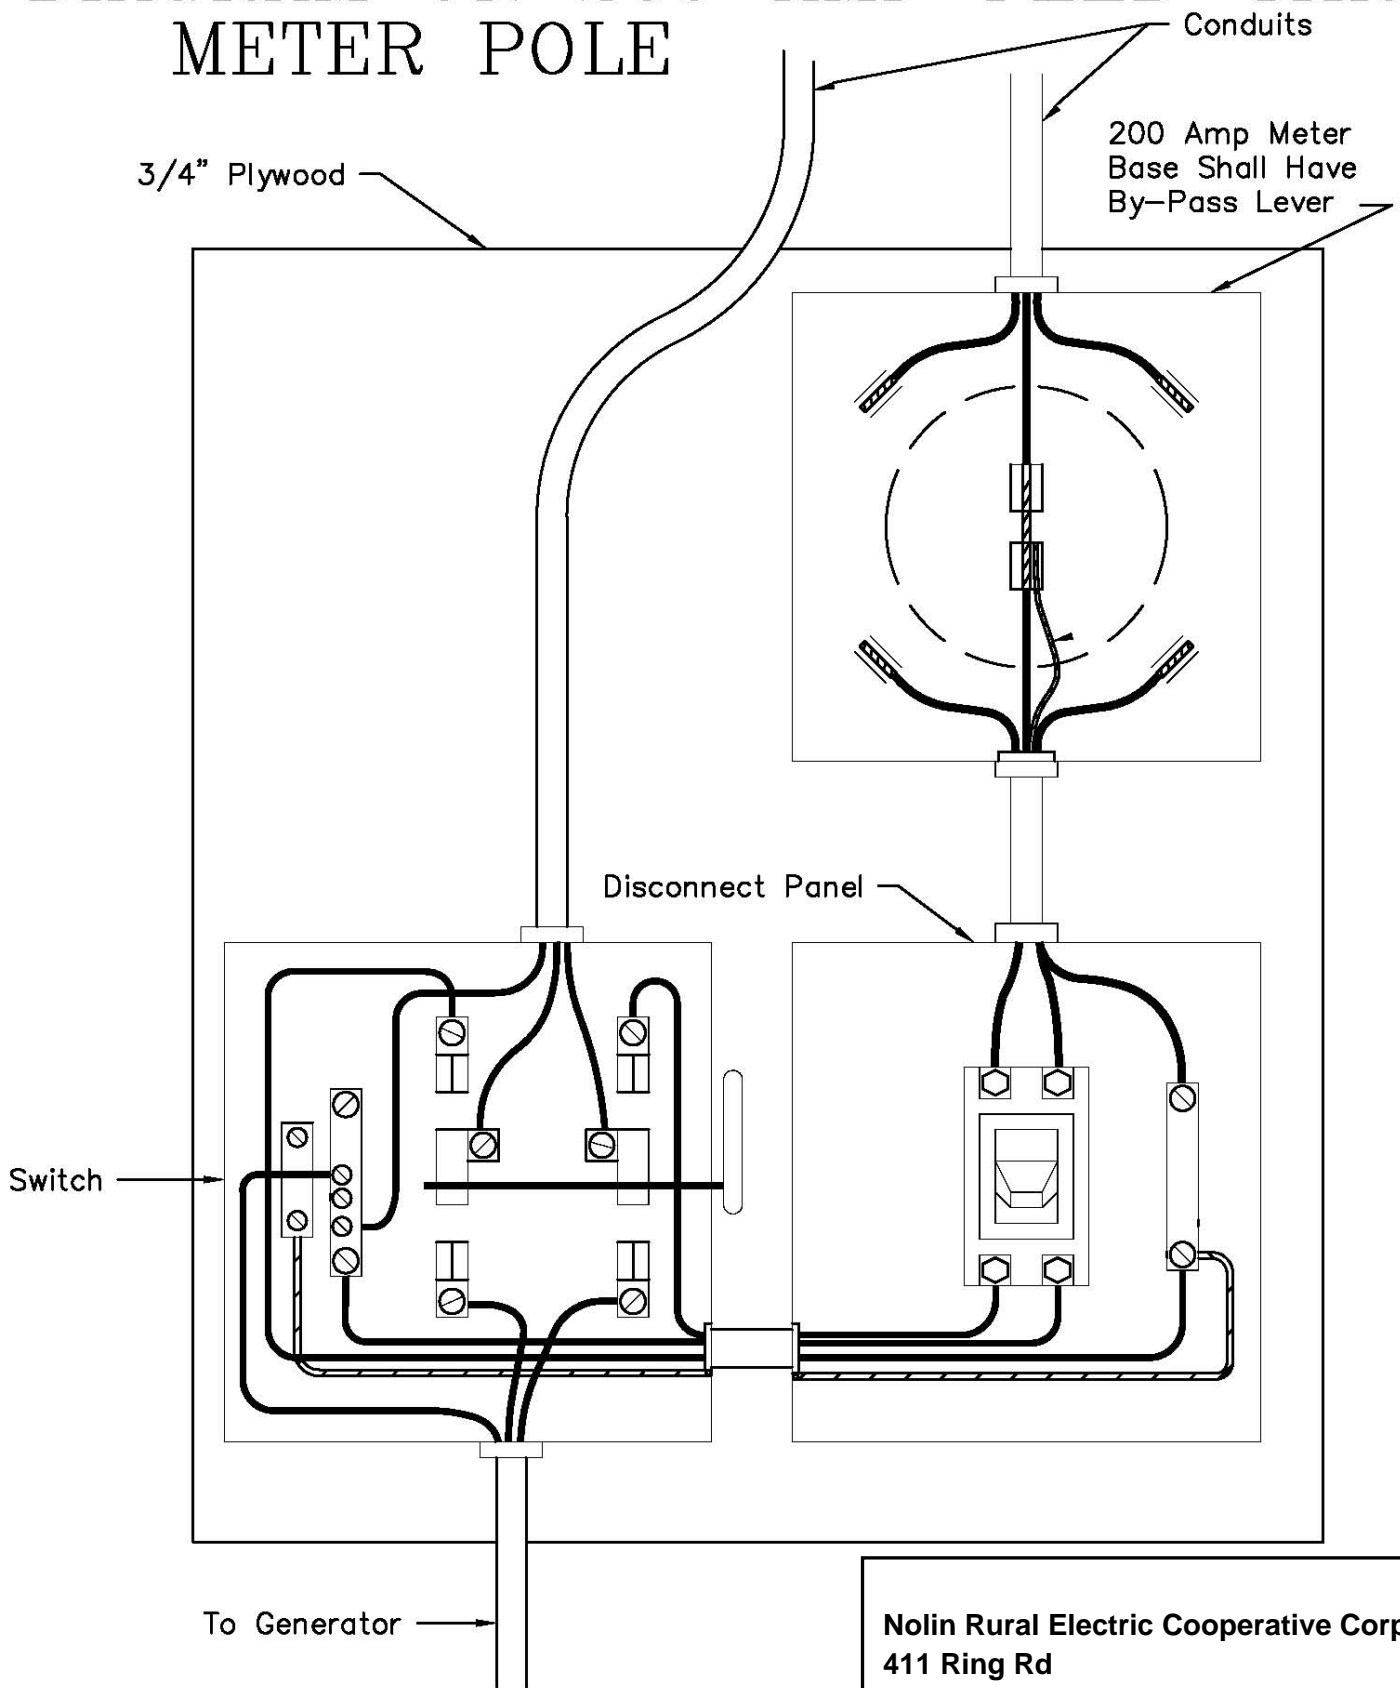

# FARM GENERATOR HOOK-UP DIAGRAM ON 200 AMP FEED-THRU METER POLE

Nolin Rural Electric Cooperative Corp.  
411 Ring Rd  
Elizabethtown KY 42701  
270-765-6153

Rev. 11/07  
200 GEN