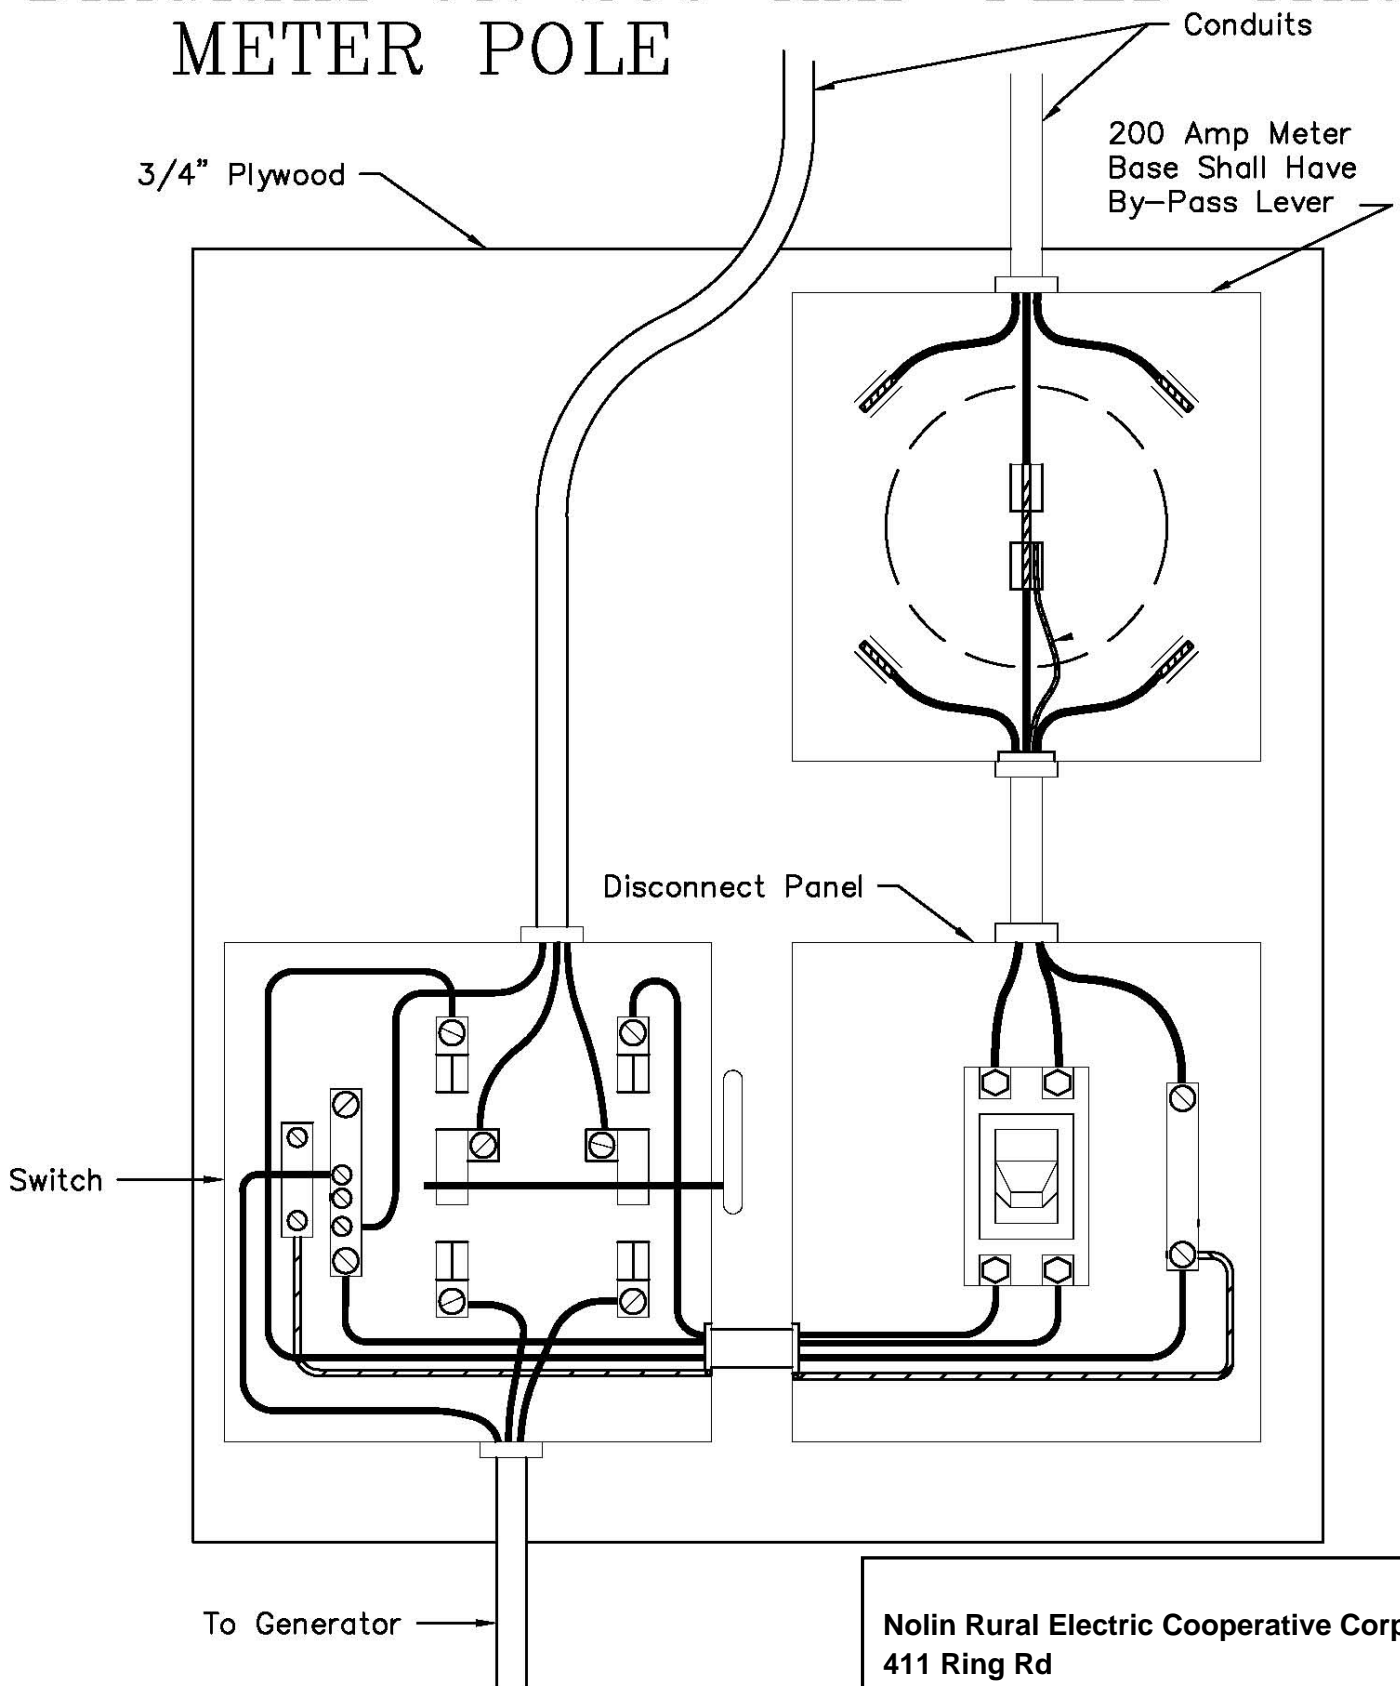

# FARM GENERATOR HOOK-UP DIAGRAM ON 200 AMP FEED-THRU METER POLE

Nolin Rural Electric Cooperative Corp.  
411 Ring Rd  
Elizabethtown KY 42701  
270-765-6153

Rev. 11/07  
200 GEN